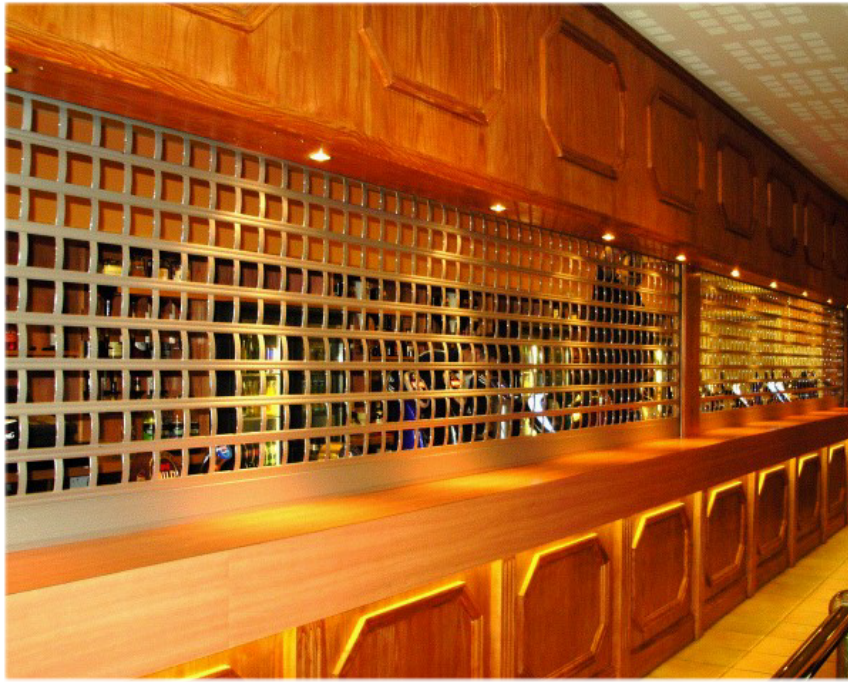

New SecurityVision 900 Aluminium Roller Grille

Bars - Shops - Restaurants

The New SecurityVision 900 series roller grille is designed to give you security, look good and be 70% see through, making it ideal for bars, shops, retail concessions, cafes and restaurants.

Made from extruded aluminium the whole shutter is strong and lightweight easy to fit and available in virtually any colour.

Curtain

Extruded aluminium links arranged in either a vertical or brick bond pattern (see above), with a maximum width of 5000 and height of 4000.

Guides

Extruded aluminium contemporary slim line @
W60mm - W75mm - W90 mm

Box

Extruded aluminium slim profile to contain the curtain. Available without the box if being built in such as over a bar.

Up to 1600 overall 205mm box