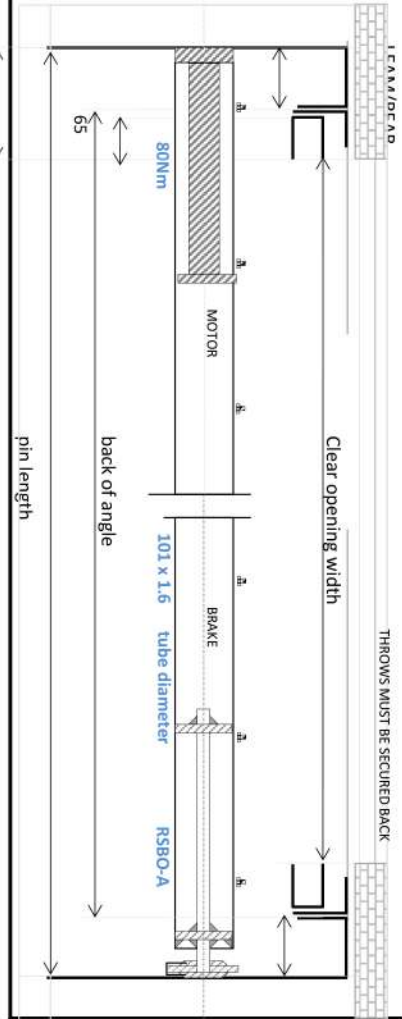

New Security Ltd - CS75 (Face Fix)

COIL REVERSE EXTERNAL

Curtain	Lath 1	22sWG SOLID	37 Total
	Lath 2		
end locks		76mm NYLON	
Bottom rail		L RAIL	
pin Length		101 x 1.6	
guide	left	65 mm straight	
	right	65 mm straight	
supports	left	75 X 50 X 5 ANGLE	
	right	75 X 50 X 5 ANGLE	
Left plate		300X3 RETURN	
Right plate		300X3 RETURN	
motor		80Nm EURO Collars	
brake		RSBO-A 4"16sWG	
canopy		25 x 300 x 210 x 128 x 80 x 15	
fascia			
lock			
powder coat	Steel Work Only		5

FLAGS CANOPY RAIL

NOTES
CRANK HANDLE

engineer.....
ip check.....
material.....
customer address

date of first issue
customer ref
purchase order No
sales order No
CE No

SWITCHES	0	1
	0	0
	0	0
	0	0
	0	0
	0	0
	0	0

date ordered
revision date
revision No
Required
Drawn by